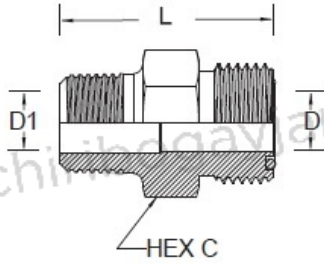

MALE CONNECTOR

4205X

TUBE O.D.	MALE PIPE SIZE	CATALOG NUMBER	HEX C	D	D1	L
3/8	3/8	4205x6x6	3/4	.264	.406	1.30
		4205x4x4				
1/2	1/2	4205x8x8	7/8	.378	.484	1.64
		4205x10x8				
		4205x12x12				
		4205x16x16				