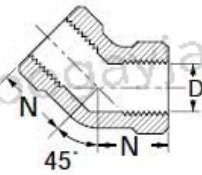

45° ELBOW

C3559X

FEM. PIPE THREAD	CATALOG NUMBER	D	N	ACROSS FLATS
1/4	C3559x4	.437	.69	3/4
3/8	C3559x6	.562	.750	7/8
1/2	C3559x8	.687	.940	1-1/16
3/4	C3559x12	.906	1.000	1-5/16
1	C3559x16	1.125	1.190	1-5/8