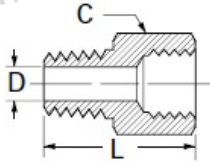

ADAPTER

C3209X

FEMALE PIPE THREAD	MALE PIPE THREAD	CATALOG NUMBER	HEX C	D	L
1/4	1/8	C3209x4x2•	3/4	.188	1.21
3/8	1/4	C3209x6x4	7/8	.281	1.44
1/2	1/8	C3209x8x2	1-1/8	.188	1.50
1/2	1/4	C3209x8x4	1-1/8	.281	1.68
1/2	3/8	C3209x8x6	1-1/8	.406	1.68
3/4	1/4	C3209x12x4	1-3/8	.281	1.78
3/4	1/2	C3209x12x8•	1-3/8	.531	1.93
1	1/2	C3209x16x8	1-5/8	.562	2.09
1	3/4	C3209x16x12	1-5/8	.719	2.18
1-1/4	1	C3209x20x16	2	.938	2.46
1-1/2	1-1/4	C3209x24x20	2-3/8	1.25	2.50
2	1-1/2	C3209x32x24	2-7/8	1.500	2.63