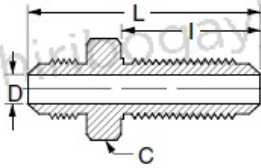

BULKHEAD UNION

C5325X

TUBE O.D.	CATALOG NUMBER	HEX C	D	I	L
1/4	C5325x4	11/16	.172	1.23	2.07
3/8	C5325x6	13/16	.297	1.31	2.18
1/2	C5325x8	1	.391	1.47	2.44
5/8	C5325x10	1-1/8	.484	1.61	2.74
3/4	C5325x12	1-3/8	.609	1.78	3.09
1	C5325x16	1-5/8	.844	1.78	3.14
1-1/4	C5325x20	1-7/8	1.078	1.83	3.31