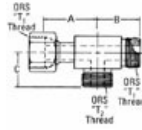

FEMALE RUN TEE

4706X

CATALOG NUMBER	TUBE OD	THREAD T1	THREAD T2	A	B	C
4706x4	1/4	9/16-18	9/16-18	1.04	.85	.85
4706x6	3/8	11/16-16	11/16-16	1.15	.98	.98
4706x8	1/2	13/16-16	13/16-16	1.49	1.10	1.10
4706x10	5/8	1-14	1-14	1.62	1.31	1.31
4706x12	3/4	1 3/16-12	1 3/16-12	1.82	1.47	1.47
4706x16	1	1 7/16-12	1 7/16-12	2.10	1.64	1.64