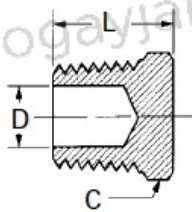

HEX HEAD PLUG

C3159X

MALE PIPE THREAD	CATALOG NUMBER	HEX C	L	D OPT. DIA.
1/8	C3159x2•	7/16	.56	.156
1/4	C3159x4•	9/16	.68	.250
3/8	C3159x6•	11/16	.78	.375
1/2	C3159x8•	7/8	.98	.500
3/4	C3159x12	1-1/8	1.06	.690
1	C3159x16	1-3/8	1.25	.875
1-1/4	C3159x20	1-3/4	1.56	-
1-1/2	C3159x24	2	1.62	-
2	C3159x32	2-1/2	1.75	-