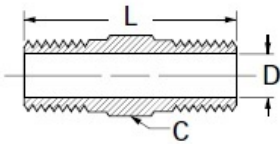

HEX NIPPLE

C3069X

| MALE PIPE THREAD | MALE PIPE THREAD | CATALOG NUMBER | HEX C | D | L |
|------------------|------------------|----------------|-------|-------|------|
| 1/16 | 1/16 | C3069x1 | 5/16 | .141 | .940 |
| 1/8 | 1/16 | C3069x2x1 | 7/16 | .141 | .970 |
| 1/8 | 1/8 | C3069x2• | 7/16 | .188 | 1.06 |
| 1/4 | 1/8 | C3069x4x2• | 5/8 | .188 | 1.26 |
| 1/4 | 1/4 | C3069x4• | 5/8 | .281 | 1.45 |
| 3/8 | 1/8 | C3069x6x2 | 3/4 | .188 | 1.26 |
| 3/8 | 1/4 | C3069x6x4• | 3/4 | .281 | 1.45 |
| 3/8 | 3/8 | C3069x6• | 3/4 | .406 | 1.45 |
| 1/2 | 1/4 | C3069x8x4 | 7/8 | .281 | 1.70 |
| 1/2 | 3/8 | C3069x8x6 | 7/8 | .406 | 1.70 |
| 1/2 | 1/2 | C3069x8• | 7/8 | .531 | 1.89 |
| 3/4 | 1/2 | C3069x12x8 | 1-1/8 | .531 | 1.96 |
| 3/4 | 3/4 | C3069x12• | 1-1/8 | .719 | 1.96 |
| 1 | 3/4 | C3069x16x12 | 1-3/8 | .719 | 2.16 |
| 1 | 1 | C3069x16 | 1-3/8 | .938 | 2.34 |
| 1-1/4 | 1-1/4 | C3069x20 | 1-3/4 | 1.250 | 2.48 |
| 1-1/2 | 1-1/2 | C3069x24 | 2 | 1.500 | 2.61 |
| 2 | 2 | C3069x32 | 2-1/2 | 1.938 | 2.83 |