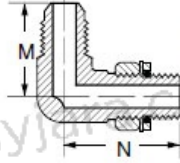

MALE 37° TO MALE METRIC STRAIGHT THREAD 90° ELBOW

MC5515X

TUBE O.D.	MALE THD. METRIC	CATALOG NUMBER	M	N
3/8	M16x1.5	MC5515x6x16	1.14	1.45