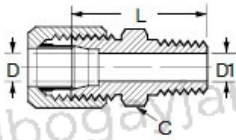

MALE CONNECTOR

7205X

TUBE O.D.	MALE PIPE THREAD	CATALOG NUMBER	HEX C	D	D1 OPT.	L
1/4	1/4	7205x4x4	9/16	.203	.281	1.32
1/2	3/8	7205x8	13/16	.422	.406	1.44
1/2	1/2	7205x8x8	7/8	.422	.531	1.69