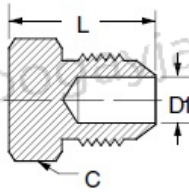

PLUG

C5229X

TUBE O.D.	CATALOG NUMBER	HEX C	L	D1 OPT.
1/4	C5229x4	1/2	.80	.172
5/16	C5229x5	9/16	.80	.234
3/8	C5229x6	5/8	.84	.297
1/2	C5229x8	13/16	.94	.391
5/8	C5229x10•	15/16	1.10	.484
3/4	C5229x12•	1-1/8	1.28	.609
1	C5229x16	1-3/8	1.33	.844
1-1/4	C5229x20	1-11/16	1.45	1.078
1-1/2	C5229x24	2	1.65	1.312
2	C5229x32	2-5/8	2.05	1.781