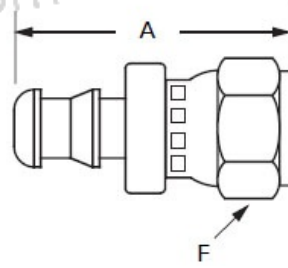

SAE 45° Flare Female Swivel

HOSE I.D	TUBE SIZE	CATALOG NUMBER	THREAD SIZE	A	HOSE CUT-OFF FACTOR†	HOLE DIA.	HEX F
3/8	3/8	10006B-406	5/8-18	1.73	.88	.297	3/4