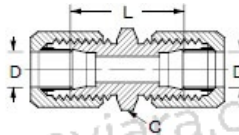

SMALL HEX UNION

7305X

TUBE O.D.	TUBE O.D.	CATALOG NUMBER	HEX C	D	D1	L
1/2	1/2	7305x8	13/16	.422	.422	1.42