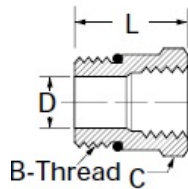

STRAIGH THREAD O-RING TO FEMALE PIPE ADAPTER

C3269X

MALE PORT SIZE	FEMALE PIPE THREAD	CATALOG NUMBER	STRAIGHT THREAD B	HEX C	D	L
1/4	1/8	C3269x4x2	7/16-20	9/16	.172	.97
1/4	1/4	C3269x4x4	7/16-20	3/4	.172	1.16
5/16	1/8	C3269x5x2	1/2-20	5/8	.234	.94
3/8	1/4	C3269x6x4	9/16-18	3/4	.297	1.09
3/8	3/8	C3269x6x6	9/16-18	7/8	.281	1.30
3/8	1/2	C3269x6x8	9/16-18	1-1/8	.281	1.44
1/2	1/4	C3269x8x4	3/4-16	7/8	.421	1.06
1/2	3/8	C3269x8x6	3/4-16	7/8	.421	1.22
1/2	1/2	C3269x8x8	3/4-16	1-1/16	.421	1.50
5/8	1/4	C3269x10x4	7/8-14	1	.422	.81
5/8	3/8	C3269x10x6	7/8-14	1	.500	1.25
5/8	1/2	C3269x10x8	7/8-14	1-1/8	.500	1.50
5/8	3/4	C3269x10x12	7/8-14	1-3/8	.500	1.62
3/4	1/2	C3269x12x8	1-1/16-12	1-1/4	.688	1.34
3/4	3/4	C3269x12x12	1-1/16-12	1-3/8	.656	1.66
7/8	3/4	C3269x14x12	1-3/16-12	1-3/8	.718	1.63
1	1/2	C3269x16x8	1-5/16-12	1-1/2	.688	1.00
1	3/4	C3269x16x12	1-5/16-12	1-1/2	.876	1.50
1	1	C3269x16x16	1-5/16-12	1-5/8	.876	1.88
1-1/4	1	C3269x20x16	1-5/8-12	1-7/8	1.080	1.00
1-1/4	1-1/4	C3269x20x20	1-5/8-12	2	1.080	1.94
1-1/2	1-1/2	C3269x24x24	1-7/8-12	2-3/8	1.312	1.88
2	2	C3269x32x32	2-1/2-12	2-7/8	1.781	1.91