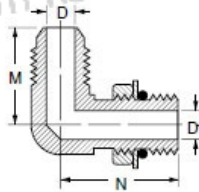

STRAIGHT THREAD O-RING 90° ELBOW

C5515X

TUBE O.D.	PORT SIZE	CATALOG NUMBER	D	D1	M	N	ACROSS FLATS
3/16	3/16	C5515x3	.125	.125	.83	.94	7/16
1/4	1/4	C5515x4	.172	.172	.89	1.03	7/16
		C5515x4x6					
5/16	5/16	C5515x5	.234	.234	.95	1.13	9/16
3/8	3/8	C5515x6	.297	.297	1.06	1.25	9/16
3/8	1/2	C5515x6x8	.297	.391	1.14	1.45	3/4
1/2	3/8	C5515x8x6	.391	.297	1.25	1.32	3/4
1/2	1/2	C5515x8	.391	.391	1.25	1.45	3/4
1/2	5/8	C5515x8x10	.391	.484	1.33	1.70	7/8
5/8	5/8	C5515x10	.484	.484	1.45	1.70	7/8
		C5515x10x8					
3/4	5/8	C5515x12x10	.609	.484	1.66	1.78	1-1/16
3/4	3/4	C5515x12	.609	.609	1.66	1.94	1-1/16
		C5515x12x16					
7/8	7/8	C5515x14	.718	.718	1.73	2.00	1-5/16
1	3/4	C5515x16x12	.844	.609	1.81	2.05	1-5/16
1	1	C5515x16	.844	.844	1.81	2.05	1-5/16
1-1/4	1-1/4	C5515x20	1.078	1.078	2.06	2.25	1-5/8