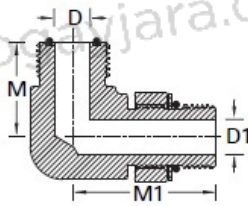

STRAIGHT THREAD O-RING 90° ELBOW

4515X

MALE TUBE O.D.	PORT SIZE	CATALOG NUMBER	D	D1	M	M1	ACROSS FLATS
1/4	1/4	4515x4	.172	.172	.85	1.29	9/16
3/8	3/8	4515x6	.264	.264	.98	1.45	3/4
3/8	1/2	4515x6x8	.264	.390	1.04	1.60	3/4
		4515x8x6					
1/2	1/2	4515x8	.378	.390	1.10	1.60	3/4
5/8	5/8	4515x10	.484	.484	1.31	1.97	1-1/16
3/4	3/4	4515x12	.609	.609	1.47	2.17	1-5/16
1	1	4515x16	.811	.811	1.64	2.35	1-5/8